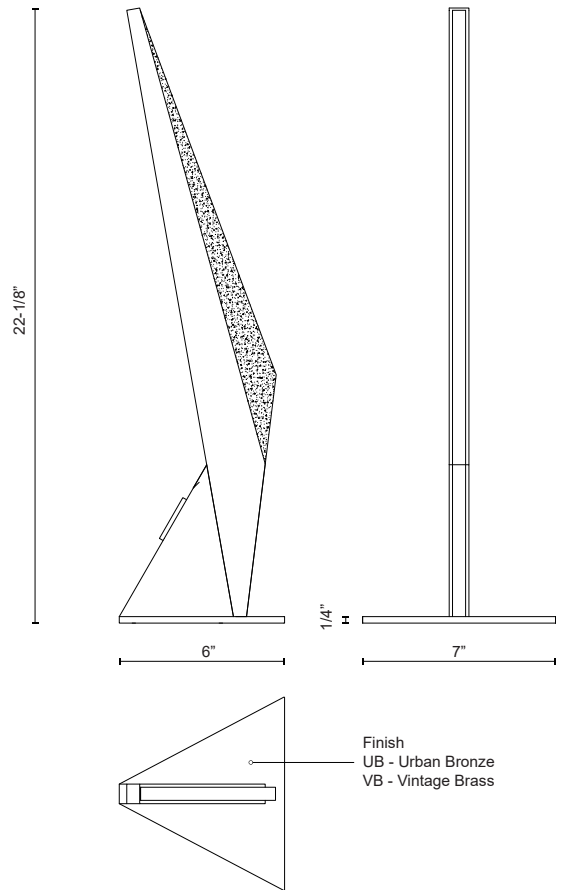

TACHI
TL64222
TABLE LAMPS

PROJECT

SPECIFICATION DETAILS

Fixture Dimensions	L6" x W7" x H22-1/8"
Light Source	LED
Wattage	12W
Total Lumens	815lm
Delivered Lumens	520lm*
Voltage	120V
Color Temperature	3000K
CRI (Ra)	90CRI
Optional Color Temps	2700K - 5000K Available, Minimum Order Quantities Apply
LED Rated Life	50,000 hours
Dimming	Touch dimmer
Diffuser Details	Frosted Acrylic Light Guide
Wire Length	72" Max
Location	Dry
Illumination Direction	Omni-directional
Base Dimensions	L6" x W7" x H1/4"
Material	Steel + Acrylic
Paint Finish	UB01; VB01;

* For custom options, consult factory for details.

* For warranty information, please visit www.kuzcolighting.com/warranty

DESCRIPTION

Introducing Tachi: Inspired by Japanese blades, this lighting series features geometric, modern shapes in timeless Urban Bronze and Vintage Brass finishes. Utilizing light guide technology with frosted acrylic diffusers, Tachi offers a blend of sleekness and tradition for any contemporary setting.

- Sleek, geometric shapes
- Integrated LED, no need for bulbs
- Light Guide technology provides an ample glow throughout
- Vintage Brass or Urban Bronze finishes
- Mounting Options: Horizontal or Vertical (VL AND WS ONLY)

KUZCO

CANADA: 19054 28TH AVENUE - SURREY, BC V3Z 6M3
USA: 3035 E. LONE MOUNTAIN ROAD - LAS VEGAS, NV 89081

WWW.KUZCOLIGHTING.COM

© 2024 KUZCO LIGHTING. ALL RIGHTS RESERVED.

COMMENT